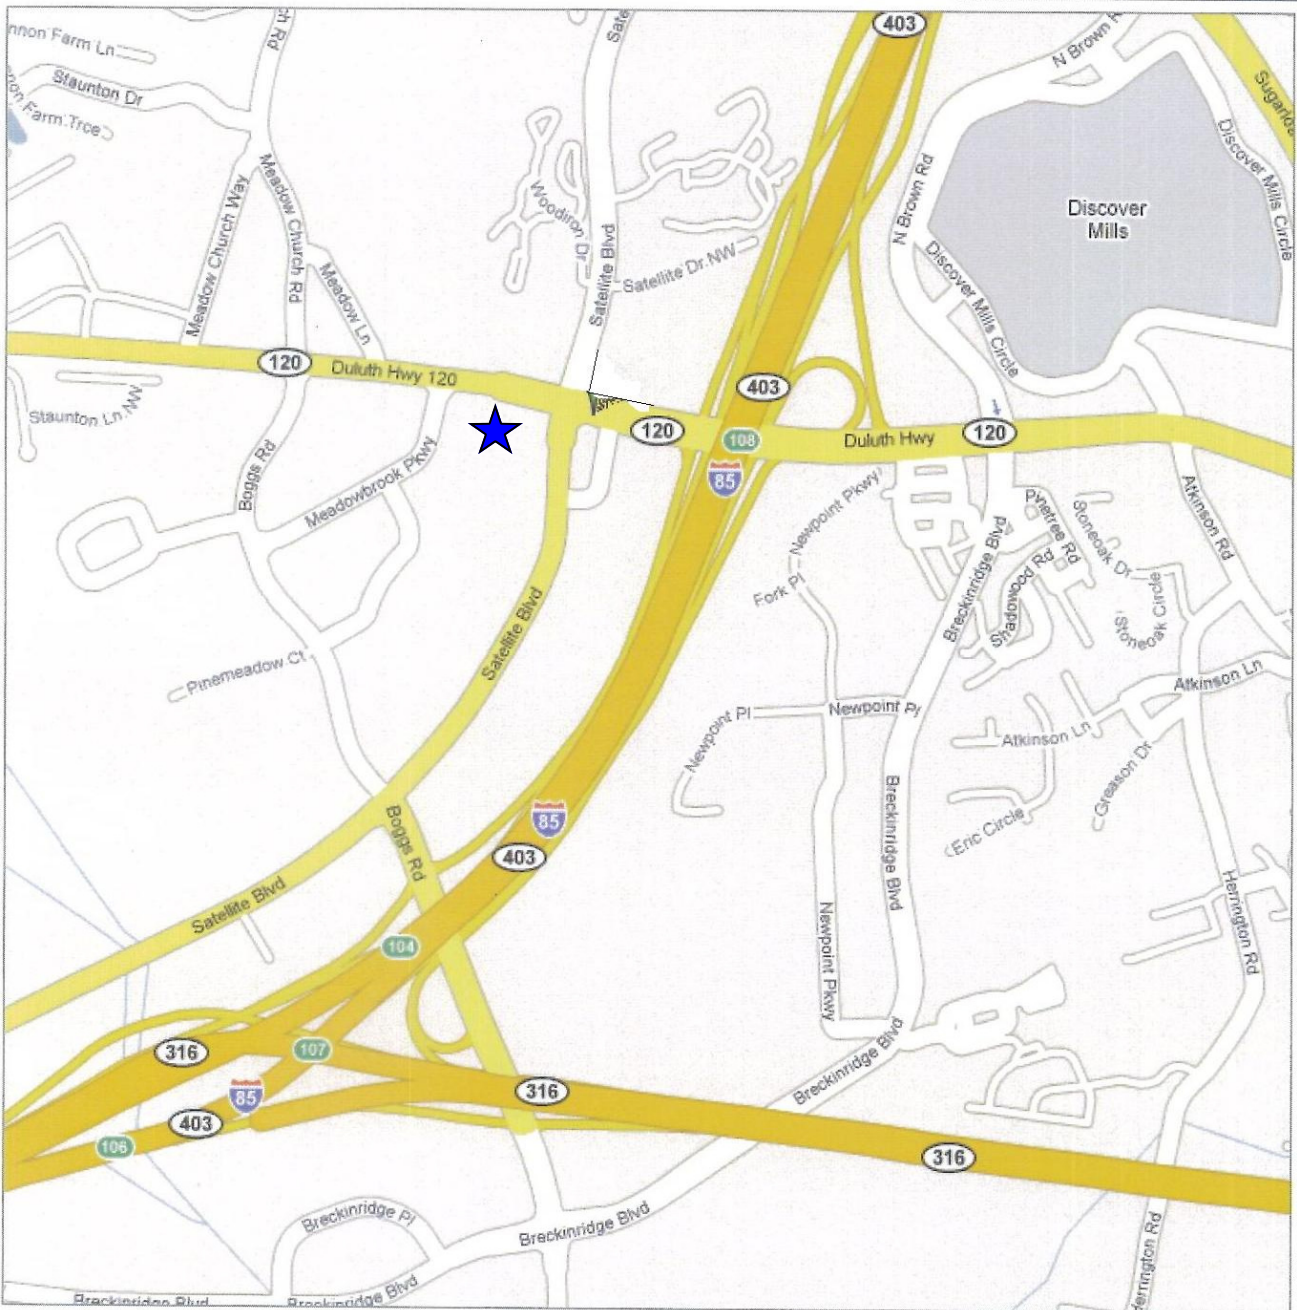

Directions to The Northeast Atlanta Metro Association of REALTORS
2145 Duluth Highway, Duluth, GA 30097
(770) 495-7300

From I-85 North

Take I-85 North
Exit 105 for State Hwy 120 toward Duluth/
Lawrenceville
Keep left at fork to continue toward Duluth
Hwy/GA-120
Keep right at fork, follow signs for GA-120W/
Duluth/State Hwy 120W
Merge Onto Duluth Hwy/GA-120
Go through intersection of Satellite Blvd
NAMAR is on the left

From I-85 South

Take I-85 South
Take GA-120/Duluth Hwy (Exit 107)
Turn Right onto Duluth Hwy
Go through intersection of Satellite Blvd
NAMAR is on the left